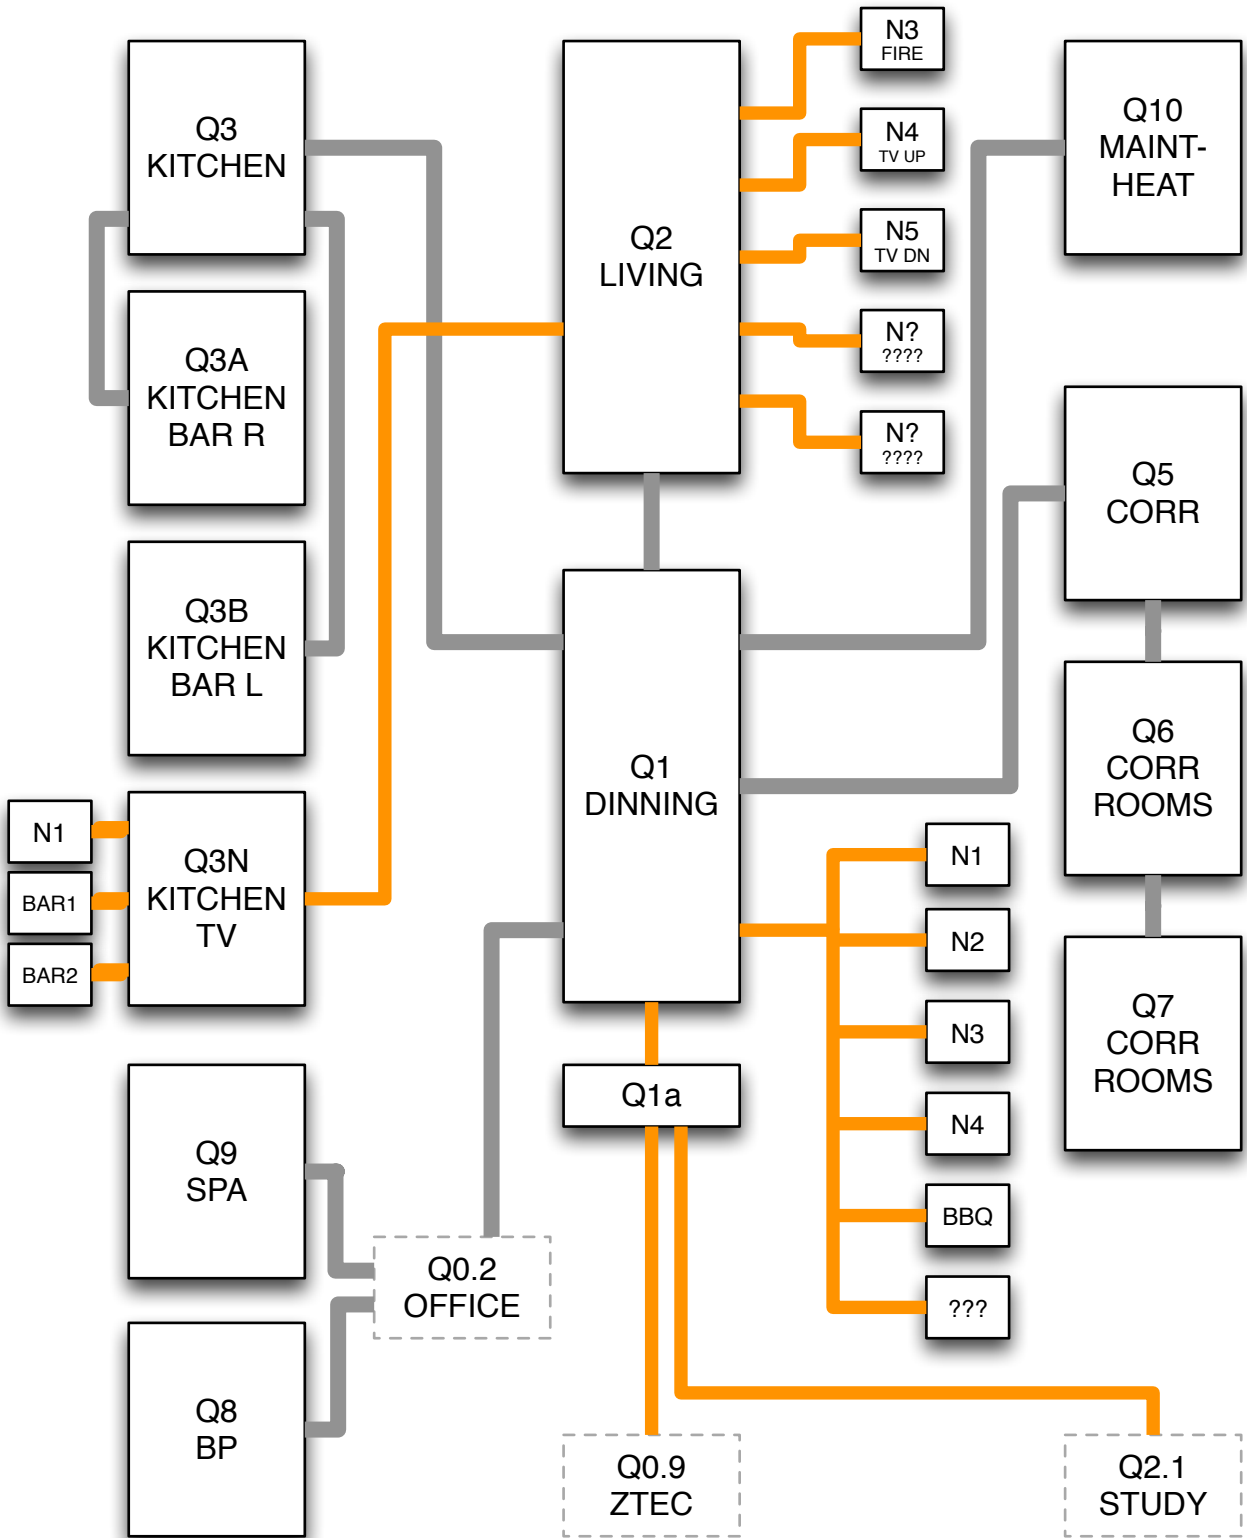

VILABRANCA
MAIN BOARDS MAP & T7 MBUS
LEVEL 1 (GARAGES, OFFICE & UTILITIES)

VILABRANCA
MAIN BOARDS MAP & T7 MBUS
 LEVEL 2 (LIVING & GUEST ROOMS)

VILABRANCA
MAIN BOARDS MAP & T7 MBUS
LEVEL 3 (ROOMS)

VILABRANCA
MAIN BOARDS MAP & T7 MBUS
LEVEL 3 (ROOF)